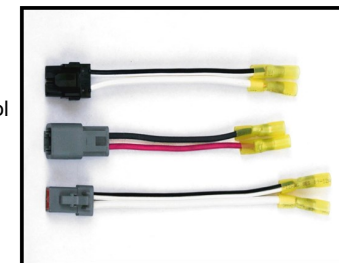

Tongue Jack Components

21700069
14" Tongue jack
Leg & Foot Pad

20300045
Tongue Jack Motor

21700106
7.3 Cover base

21700105
Cover Top/Lid

21700105 Cover lid

21700102
Tongue Jack Outer tube
24"

21700099
Tongue Jack Inner tube

21700072
Jack coupler
repair kit

20300591
Light Kit with
Harness

20300582
LED 3 Light Kit

20300579
LED 2 Light Kit

20300082
LED Light
Single

Touch Pads & Screens

20300086
Touch Screen for
Leveling Systems
(Travel Trailer)

Controls for Auto Leveling Systems

20300615
LS7.3, LS7.1, &
LS5.3

Control Box
(Travel Trailer)

Wire Harness Repair Plugs

21700110
Service plug
Female 6"

21700109
Service plug
Male 6" Motor
end

*Plugs into
21700110

21700111
Service plug
male 6" control
end

*Plugs into
Control Box

Power C-Jack Components

Rear Leveling Leg Components