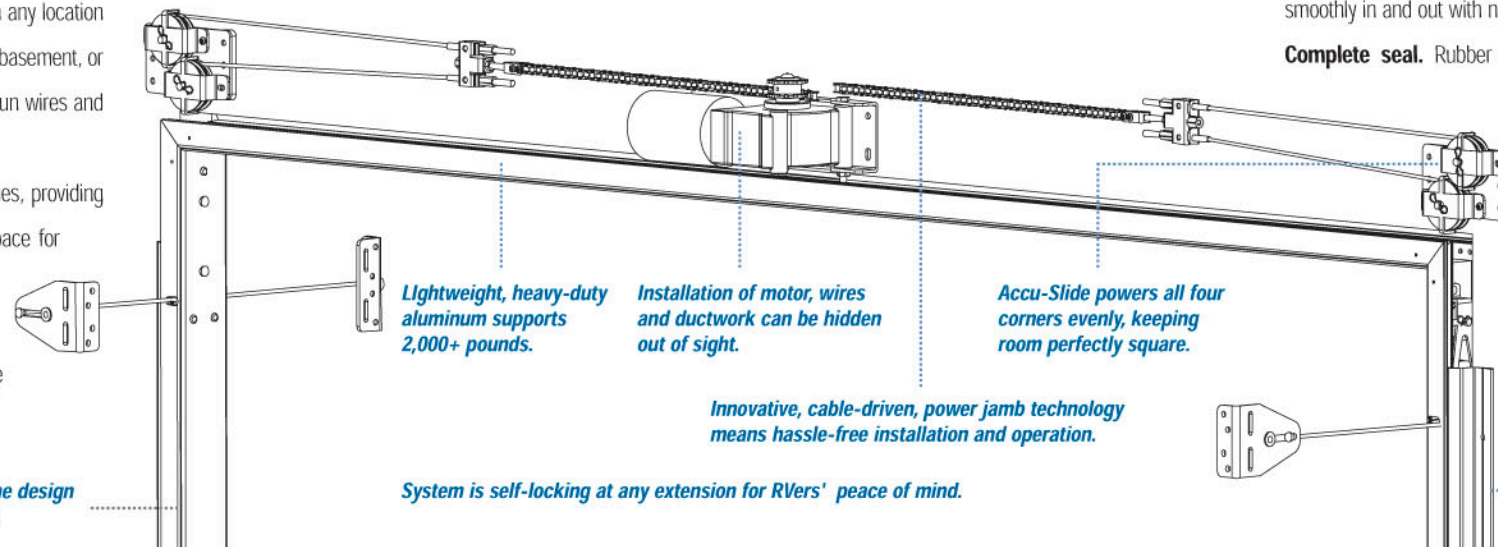

Opens wide. Accu-Slide can open as deep as 60 inches, providing great flexibility in floor plan design, plus extra living space for RVers.

Hassle-free power requirements. The slide-out runs off the RV DC power, making installation and usage easy.

The exclusive, frame-within-a-frame design allows multi-level room placement.

EASY, COST-EFFICIENT INSTALLATION

Potential for bigger profits.

Units are shipped with all the parts intact and ready to be installed: interior and exterior frames with electric motor, rubber wipes, bottom rollers and cable system attached. The frame can be installed into the precut space in less than 15 minutes, and the slide-out room can be installed in another 15 minutes. Due to its advanced concept, its limited number of parts and the simplicity of design, there is little to go wrong with the system on the line. No hydraulics or pumps to double check. Just an ingenious cable system. With its faster, trouble-free installation, flexibility of usage and increased customer appeal, Accu-Slide will prove a better value than old-style slide-outs. This translates into a greater value for you.

SUPERIOR QUALITY

Accu-Slide helps you build a better RV, beefing up your bottom line.

Think of the incredible work done by advanced design cable systems. High-rise elevators with their tremendous weight capacity. Fighter jets with their high-precision fly-by-wire technology. Accu-Slide is in the same league. It's far superior to competing slide-outs.

Heavy-duty. Each stainless steel support cable has a tensile strength of more than 2,000 lbs. That's strong enough to support the heaviest slide-outs.

Light-weight. The entire mechanism weighs less than 40 lbs. So you can include extra features on the coach. And RVers can take along extra cargo — plus save on fuel.

Smooth, even operation. Tension is applied evenly at all four corners so the slide-out glides smoothly in and out with no glitches.

Complete seal. Rubber wipes prevent debris from entering unit, and precision actuation guides your bulb seals to close tightly. So Accu-Slide helps ensure a complete seal.

Security while vehicle is in motion. Motor design puts tension on the cables and keeps Accu-Slide in place at all times. The slide-out cannot accidentally move when it's fully retracted, and no prop bars are needed to keep the slide-out in place.

Call us today for more information at 574-262-3400.