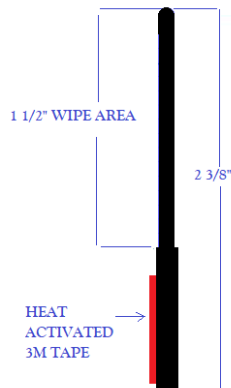

R854323

CHAIN
UNIVERSAL FOR ALL ACCU SLIDE SYSTEMS

P854775

FELXIBLE OVERRIDE SHAFT WITH #2 SQUARE BIT

R854048

WIPE (SEAL) 1 1/4" WIDE
(3/4" WIPE AREA) WITH
ADHESIVE

R854047

WIPE (SEAL) 2 3/8" WIDE
(1 1/2" WIPE AREA) WITH
ADHESIVE

R854050

WIPE (SEAL) 4" WIDE
(3 1/4" WIPE AREA)
WITH ADHESIVE

P854135

STRAP, CHAIN CONNECTOR

P854014

BRACKET, CHAIN / CABLE
CONNECTOR

22302R
CORNER PULLEY RIGHT HAND

22302L
CORNER PULLEY LEFT HAND