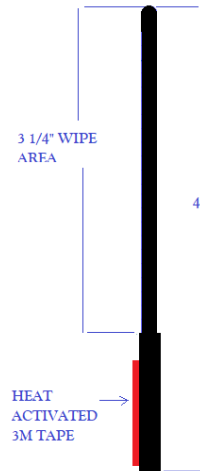

The below illustration identifies the terminology of the items used to assemble the ACCU-SLIDE ABS. Items denoted with a  are unique to the RV Specifications of the Slide-out Opening, Room Depth, Room Length and Room Height. Identifying the correct part number for these, requires the mechanism part number from the label inside the jamb.

R854323

CHAIN
UNIVERSAL FOR ALL ACCU SLIDE SYSTEMS

P854775

FELXIBLE OVERRIDE SHAFT WITH #2 SQUARE BIT

R854048

WIPE (SEAL) 1 1/4" WIDE
(3/4" WIPE AREA) WITH
ADHESIVE

R854047

WIPE (SEAL) 2 3/8" WIDE
(1 1/2" WIPE AREA) WITH
ADHESIVE

R854050

WIPE (SEAL) 4" WIDE
(3 1/4" WIPE AREA)
WITH ADHESIVE

P854135

STRAP, CHAIN CONNECTOR

P854014

BRACKET, CHAIN / CABLE
CONNECTOR

22302R
CORNER PULLEY RIGHT HAND

22302L
CORNER PULLEY LEFT HAND