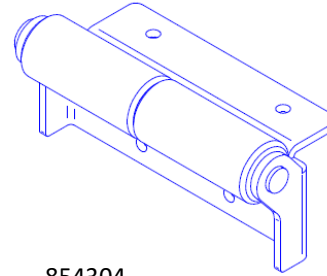

R854050

WIPE (SEAL) 4" WIDE
(3 1/4" WIPE AREA)
WITH ADHESIVE

P854135

STRAP, CHAIN CONNECTOR

P854014

BRACKET, CHAIN / CABLE
CONNECTOR

22302R
CORNER PULLEY RIGHT HAND

22302L
CORNER PULLEY LEFT HAND

R854071 - 42" Z CABLE SEPARATOR

10800036
TRACKING GUIDE

854195
RUBBER GROMMET .281 ID
X .6245 OD

854266
ANTI-VIBRATION FOAM

854275
FLOOR ROLLER

854303
AFTERMARKET ROLLER USED TO
ASSIST 3/4" WEAR BAR

854304
AFTERMARKET ROLLER USED TO
ASSIST 1/2" WEAR BAR

854599
SLIDE OUT TRACKING ROLLER

P854282R
COMPRESSION ROLLER RIGHT
HAND FOR FLUSH FLOOR

P854282L
COMPRESSION ROLLER RIGHT
HAND FOR FLUSH FLOOR

COMPRESSION ROLLER BLOCK

F854728	1.5"
F854730	1.88"
F854731	2.0"
F854732	1.25"
F854733	3.00"
F854734	4.0"
F854735	2.5"

COUPLING NUTS

854157	1/4" X 1 3/4"
854164	1/4" X 7/8"

P854182
OUTSIDE STANDOFF
BRACKET ABS

P854751
OUTSIDE STANDOFF
BRACKET ABS

P854752
OUTSIDE STANDOFF
BRACKET ABS

NUT, COUPLING HEX 1/4-20 X 0.875
EYE BOLT, 1/4-20 X 5 X 1/2 EYE
EXPANDABLE SLEEVING, BRAIDED POLY MESH TUBING
CRIMP SLEEVE
CABLE ASSEMBLY, 5/32 7 X 19SS X 200 ONE BALL
GROMMET, RUBBER
INSTRUCTIONS, MODEL 22305 CABLE REPLACEMENT KIT
LABEL, 1.55 X .875
PLASTIC BAG 8 X 10
FOAM, ANTI-VIBRATION INSERT .85 X .85