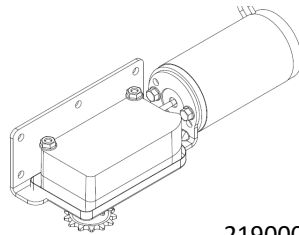

The below illustration identifies the terminology of the items used to assemble the ACCU-SLIDE ABS. Items denoted with a  are unique to the RV Specifications of the Slide-out Opening, Room Depth, Room Length and Room Height. Identifying the correct part number for these, requires the mechanism part number from the label inside the jamb.

854202
LABEL, ACCU SLIDE CABLE
ADJUSTMENT INSTRUCTIONS

21900000

21900001

MOTOR & GEARBOX 64ZY
SPROCKET DOWN

21900002

MOTOR & GEARBOX 68ZY
SPROCKET UP HIGH TORQUE

21900003

MOTOR & GEARBOX 68ZY
SPROCKET DOWN HIGH TORQUE

R854323

CHAIN
UNIVERSAL FOR ALL ACCU SLIDE SYSTEMS

P854775

FELXIBLE OVERRIDE SHAFT WITH #2 SQUARE BIT

R854048

WIPE (SEAL) 1 1/4" WIDE
(3/4" WIPE AREA) WITH
ADHESIVE

R854047

WIPE (SEAL) 2 3/8" WIDE
(1 1/2" WIPE AREA) WITH
ADHESIVE

R854050

WIPE (SEAL) 4" WIDE
(3 1/4" WIPE AREA)
WITH ADHESIVE

P854135

STRAP, CHAIN CONNECTOR

P854014

BRACKET, CHAIN / CABLE
CONNECTOR

22302R
CORNER PULLEY RIGHT HAND

22302L
CORNER PULLEY LEFT HAND