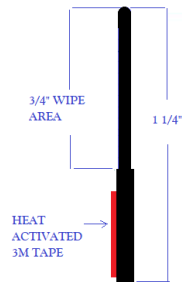

FELXIBLE OVERRIDE SHAFT WITH #2 SQUARE BIT

R854048