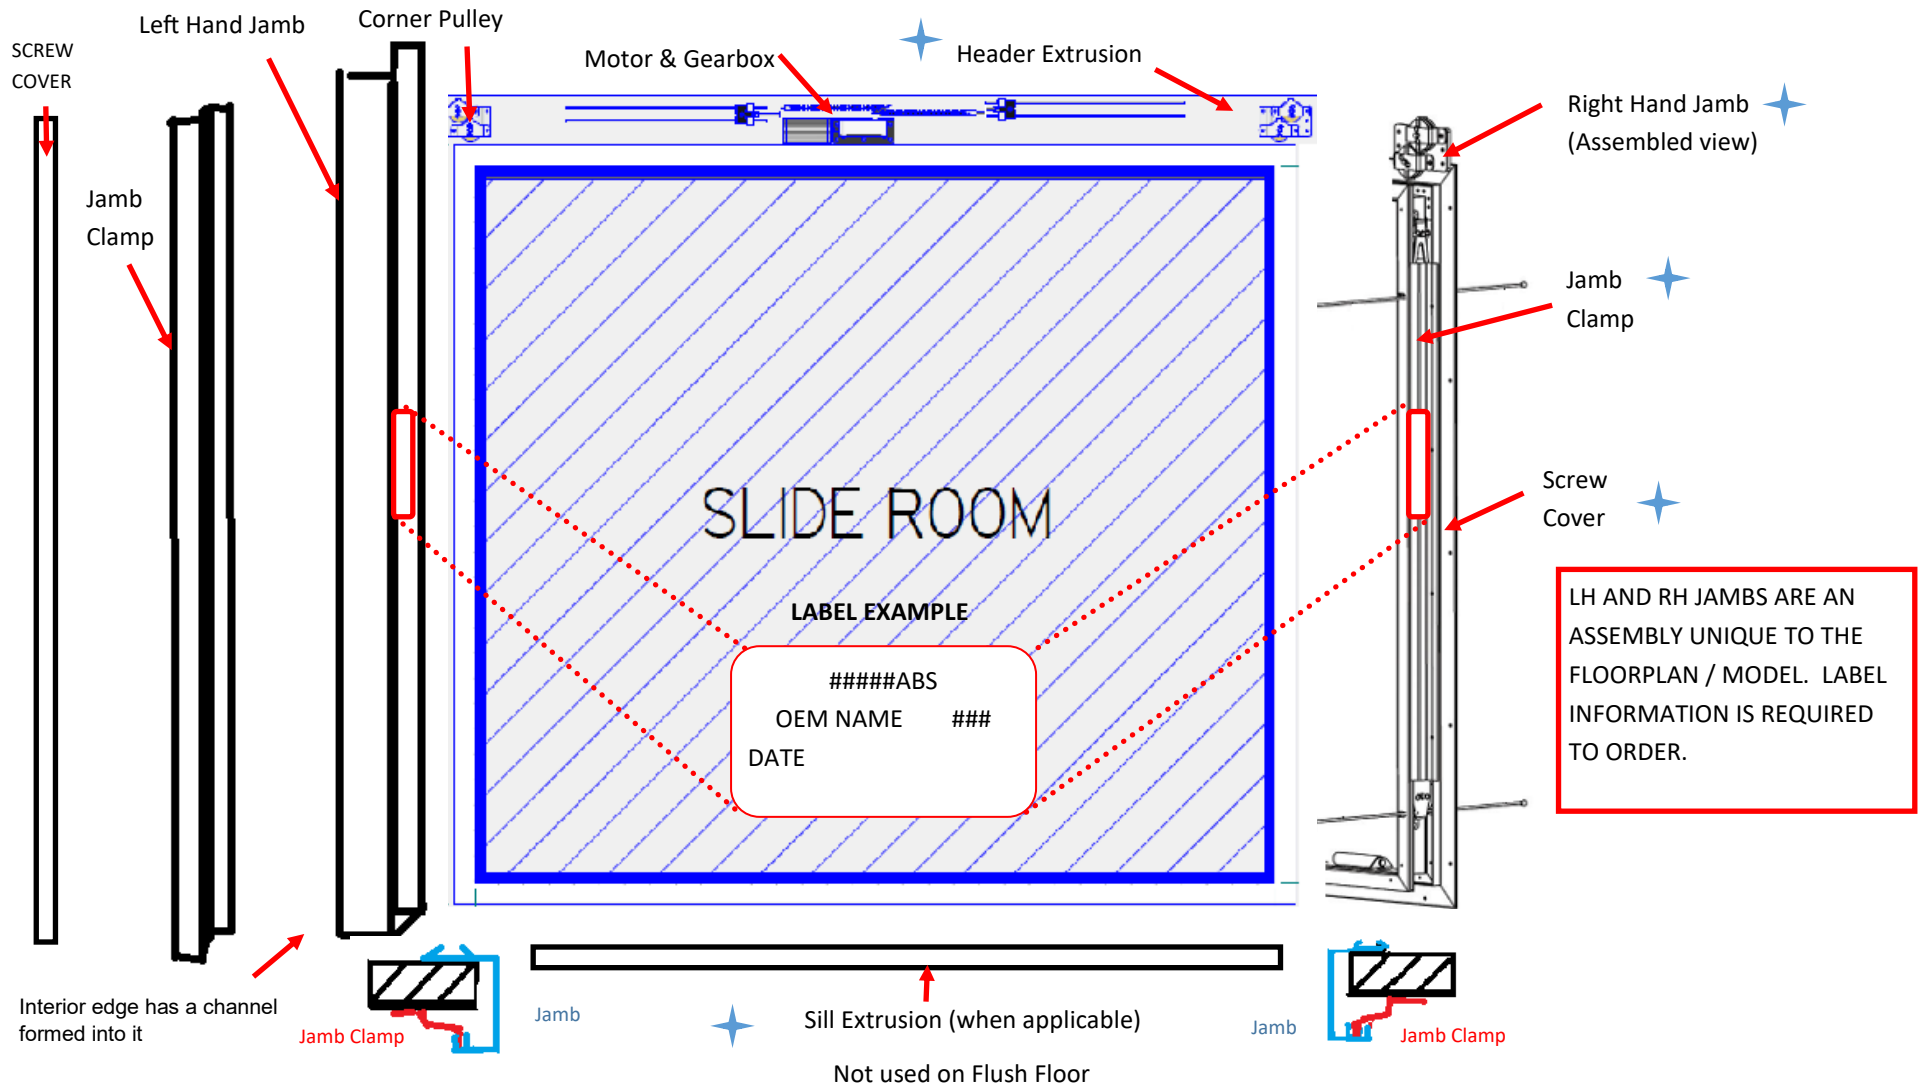

The below illustration identifies the terminology of the items used to assemble the ACCU-SLIDE ABS. Items denoted with a are unique to the RV Specifications of the Slide-out Opening, Room Depth, Room Length and Room Height. Identifying the correct part number for these, requires the mechanism part number from the label inside the jamb.

854202
LABEL, ACCU SLIDE CABLE
ADJUSTMENT INSTRUCTIONS