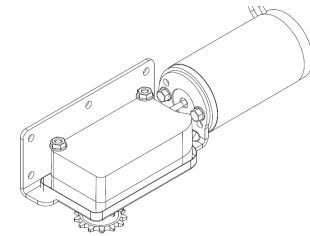

The below illustration identifies the terminology of the items used to assemble the ACCU-SLIDE ABS. Items denoted with a  are unique to the RV Specifications of the Slide-out Opening, Room Depth, Room Length and Room Height. Identifying the correct part number for these, requires the mechanism part number from the label inside the jamb.

854202
LABEL, ACCU SLIDE CABLE
ADJUSTMENT INSTRUCTIONS

21900000

21900001

MOTOR & GEARBOX 64ZY
SPROCKET DOWN

21900002

MOTOR & GEARBOX 68ZY
SPROCKET UP HIGH TORQUE

21900003

MOTOR & GEARBOX 68ZY
SPROCKET DOWN HIGH TORQUE

R854323

CHAIN
UNIVERSAL FOR ALL ACCU SLIDE SYSTEMS

P854775

FELXIBLE OVERRIDE SHAFT WITH #2 SQUARE BIT

R854048

WIPE (SEAL) 1 1/4" WIDE
(3/4" WIPE AREA) WITH
ADHESIVE

R854047

WIPE (SEAL) 2 3/8" WIDE
(1 1/2" WIPE AREA) WITH
ADHESIVE

R854050

WIPE (SEAL) 4" WIDE
(3 1/4" WIPE AREA)
WITH ADHESIVE

P854135

STRAP, CHAIN CONNECTOR

P854014

BRACKET, CHAIN / CABLE
CONNECTOR

22302R
CORNER PULLEY RIGHT HAND

22302L
CORNER PULLEY LEFT HAND