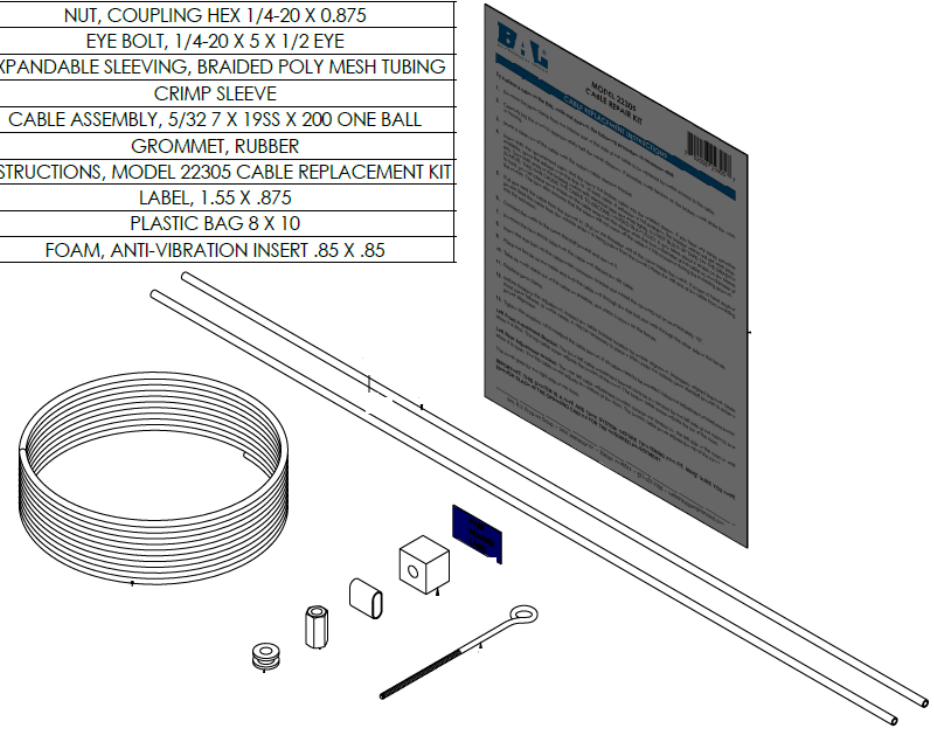

COUPLING NUTS

854157	1/4" X 1 3/4"
854164	1/4" X 7/8"

P854182
OUTSIDE STANDOFF
BRACKET ABS

P854751
OUTSIDE STANDOFF
BRACKET ABS

P854752
OUTSIDE STANDOFF
BRACKET ABS

NUT, COUPLING HEX 1/4-20 X 0.875
EYE BOLT, 1/4-20 X 5 X 1/2 EYE
EXPANDABLE SLEEVING, BRAIDED POLY MESH TUBING
CRIMP SLEEVE
CABLE ASSEMBLY, 5/32 7 X 19SS X 200 ONE BALL
GROMMET, RUBBER
INSTRUCTIONS, MODEL 22305 CABLE REPLACEMENT KIT
LABEL, 1.55 X .875
PLASTIC BAG 8 X 10
FOAM, ANTI-VIBRATION INSERT .85 X .85

22305
CABLE REPLACEMENT KIT
UNIVERSAL FOR ALL ACCU-SLIDES

P854129
INSIDE STANDOFF
BRACKET

P854130
INSIDE STANDOFF
BRACKET

P854196
INSIDE STANDOFF BRACKET

25040
CABLE PATCH KIT 1.5" (4 PER BOX)