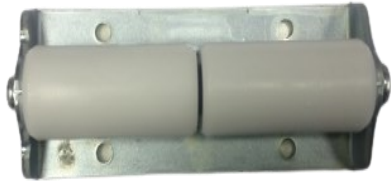

R854071 - 42" Z CABLE SEPARATOR

10800036
TRACKING GUIDE

854195
RUBBER GROMMET .281 ID
X .6245 OD

854266
ANTI-VIBRATION FOAM

854275
FLOOR ROLLER

854303
AFTERMARKET ROLLER USED TO
ASSIST 3/4" WEAR BAR

854304
AFTERMARKET ROLLER USED TO
ASSIST 1/2" WEAR BAR