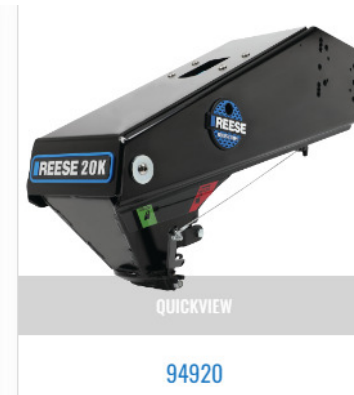

# BAL Approved Gooseneck Adapter Pin Boxes

## Reese Goose Box:

- 94716 16,000 lb capacity
- 94920 20,000 lb capacity
- 94720 20,000 lb capacity

## Gen-Y Hitch Gooseneck Pinbox:

- GH-8045AL 3500 lb pin capacity
- GH-8055AL 4500 lb pin capacity
- GH-8065AL 5500 lb pin capacity