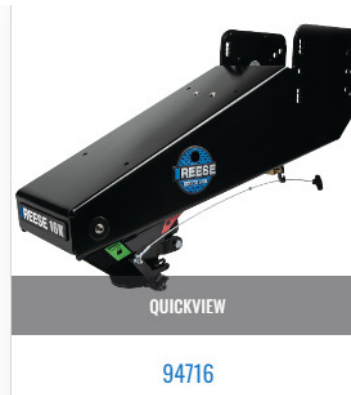

# BAL Approved Gooseneck Adapter Pin Boxes

## Reese Goose Box:

- 94716 16,000 lb capacity
- 94920 20,000 lb capacity
- 94720 20,000 lb capacity

## Gen-Y Hitch Gooseneck Pinbox:

- GH-8045AL 3500 lb pin capacity
- GH-8055AL 4500 lb pin capacity
- GH-8065AL 5500 lb pin capacity