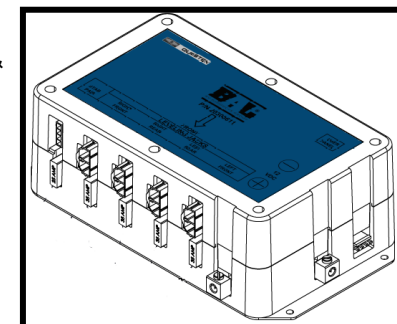

863253
Landing Gear
Spring Pin

R862270
Motor with
Gearbox

Controller for Leveling Only

20300615
LS7.3, LS7.1, &
LS5.3

Control Box
(Travel Trailer)

20300614
LS6.6 & LS4.4

Control Box
(5th Wheel)

21700111
Service plug male 6"
control end