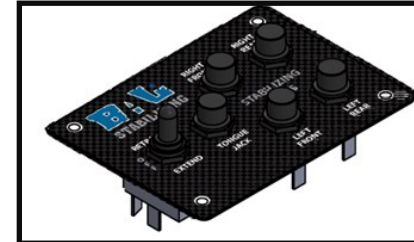

Tongue Jack Components

21700069
14" Tongue jack
Leg & Foot Pad

21700067
Tongue Jack Foot
Pad

21700108
5.1 Cover base

21700104
5.3 Cover base

21700106
7.3 Cover base

21700105
Cover for Lid

21700102
Tongue Jack Outer tube
24"

21700099
Tongue Jack Inner tube

21700072
Jack coupler
repair kit

20300591
Light Kit with
Harness

20300582
LED 3 Light Kit

20300579
LED 2 Light Kit

20300082
LED Light
Single

Touch Pads & Screens

20300576
5.1 User Panel
with Toggle Switch
for Stabilizing
Systems

20300427
5.1 User Panel with
Push Buttons for
Stabilizing Systems

20300086
Touch Screen for
Leveling Systems
(Travel Trailer)

20300581
Touch Screen
for Leveling
Systems
(5th Wheel)

Power C Jack Components

23419 19" C Jack 28100 28" C Jack
23622 22" C Jack Foot Pad & Motor
 Sold Separate
23425 25" C Jack

For auto leveling systems only

20300529
Stabilizer Jack Pigtail.

Rear Leveling Leg Components

20300000
Rear Leveling Leg Motor