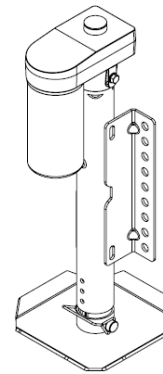

20300427
5.1 User Panel with
Push Buttons for
Stabilizing Systems

20300086
Touch Screen for
Leveling Systems
(Travel Trailer)

20300581
Touch Screen
for Leveling
Systems
(5th Wheel)

Power C Jack Components

23419 19" C Jack 28100 28" C Jack
23622 22" C Jack Foot Pad & Motor
 Sold Separate
23425 25" C Jack

For auto leveling systems only

20300529
Stabilizer Jack Pigtail.

Rear Leveling Leg Components

20300000
Rear Leveling Leg Motor

21700066
Rear Leveling Leg Inner tube 18"

21700101
Rear Leveling Leg Outer tube 18"

20300030 – Coupler

23100 – Foot pad **231000** motor

20300059
Rear Leveling Leg Foot Pad 8"

21700072
Jack coupler repair kit