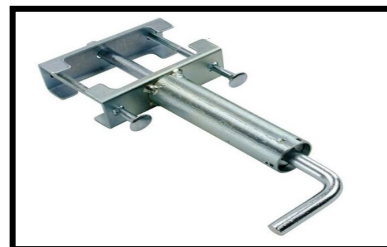

21700066
Rear Leveling Leg Inner tube 18"

21700101
Rear Leveling Leg Outer tube 18"

20300030 – Coupler

23100 – Foot pad **231000** motor

20300059
Rear Leveling Leg Foot Pad 8"

21700072
Jack coupler repair kit

Landing Leg Components (Fifth Wheel)

863247
Landing Gear
Lead Leg W/Drop
Leg

Drive/Master
Side

863248
Landing Gear Lead
Leg W/Drop Leg

Slave Side

863252
3:1 Reduction
Gear

863249
Standard Landing
Gear Foot

20300434
Embossed Foot
Pad

863253
Landing Gear
Spring Pin

R862270
Motor with
Gearbox

Controller for Leveling Only

20300615
LS7.3, LS7.1, &
LS5.3

Control Box
(Travel Trailer)

20300614
LS6.6 & LS4.4

Control Box
(5th Wheel)

21700111
Service plug male 6"
control end