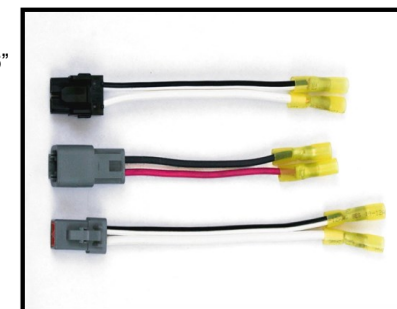

Landing Leg Components (Fifth Wheel)

863247
Landing Gear
Lead Leg W/Drop
Leg

Drive/Master
Side

863248
Landing Gear Lead
Leg W/Drop Leg

Slave Side

863252
3:1 Reduction
Gear

863249
Standard Landing
Gear Foot

20300434
Embossed Foot
Pad

863253
Landing Gear
Spring Pin

R862270
Motor with
Gearbox

Controller for Leveling Only

20300615
LS7.3, LS7.1, &
LS5.3

Control Box
(Travel Trailer)

20300614
LS6.6 & LS4.4

Control Box
(5th Wheel)

21700111
Service plug male 6"
control end

Plugs into Control
Box

21700110
Service plug
Female 6"

Plugs into
21700109

21700109
Service plug
Male 6" Motor
end