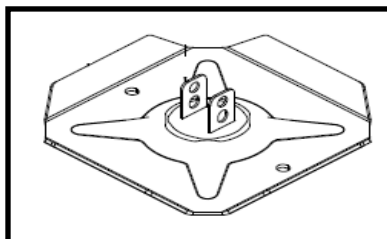

Landing Leg Components (Fifth Wheel)

863247
Landing Gear
Lead Leg W/Drop
Leg

Drive/Master
Side

863248
Landing Gear Lead
Leg W/Drop Leg

Slave Side

863252
3:1 Reduction
Gear

863249
Standard Landing
Gear Foot

20300434
Embossed Foot
Pad

863253
Landing Gear
Spring Pin

R862270
Motor with
Gearbox

Controller for Leveling Only

20300615
LS7.3, LS7.1, &
LS5.3

Control Box
(Travel Trailer)

20300614
LS6.6 & LS4.4

Control Box
(5th Wheel)

21700111
Service plug male 6"
control end