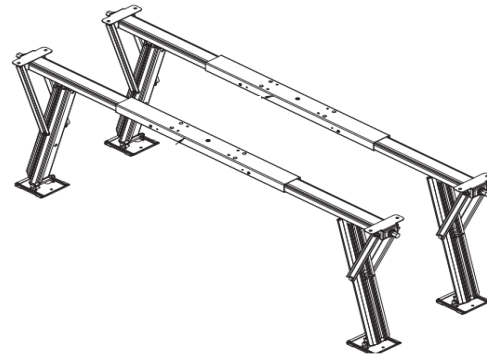

20300427
5.1 User Panel with
Push Buttons for
Stabilizing Systems

20300086
Touch Screen for
Leveling Systems
(Travel Trailer)

20300581
Touch Screen
for Leveling
Systems
(5th Wheel)

Power C Jack Components

23419 19" C Jack 28100 28" C Jack
23622 22" C Jack Foot Pad & Motor
 Sold Separate
23425 25" C Jack

For auto leveling systems only

20300529
Stabilizer Jack Pigtail.

Rear Leveling Leg Components

20300000
Rear Leveling Leg Motor